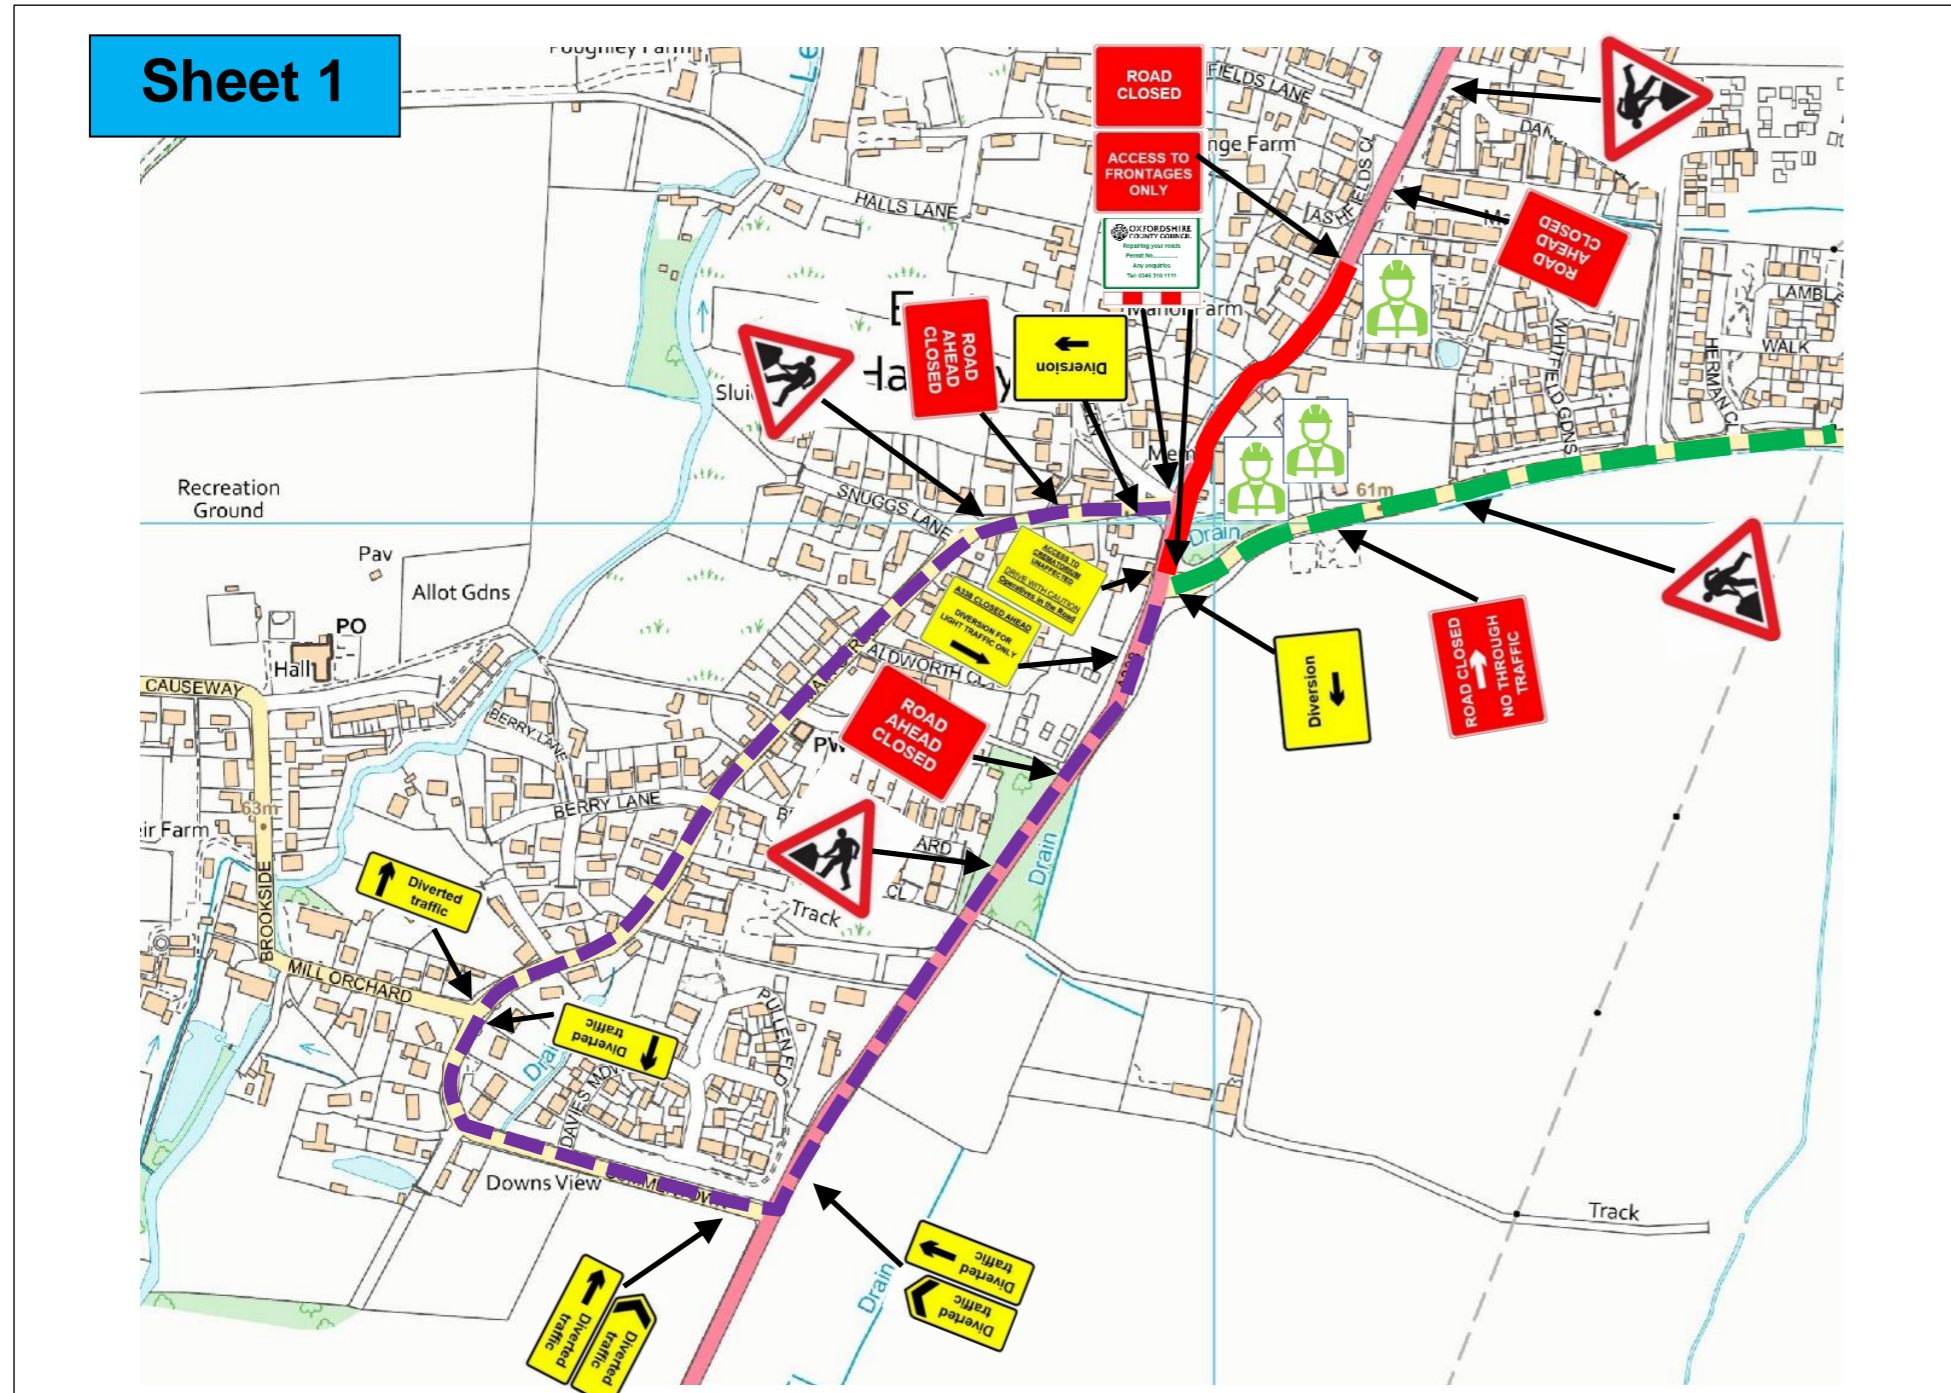

Sheet 1

ROAD CLOSED X3

ROAD AHEAD CLOSED X3

ROAD CLOSED
→
NO THROUGH TRAFFIC X3

ROAD CLOSED
←
NO THROUGH TRAFFIC 0

ACCESS TO FRONTAGES ONLY X3

OXFORDSHIRE COUNTY COUNCIL
Repairing your roads
Permit No.
Any enquiries
Tel: 0345 310 1111 X3

X3

Diversion
← X3

Diversion
→ X3

Diversion
↑ 0

Diversion ENDS x2

ADVANCE WARNING SIGN X3

Diverted traffic X6

Diverted traffic X4

Diverted traffic X20

X4

X3

Advance Warning Sign Details (T)

Road Closed Here
14 Aug for 2 Days
(09:00 – 17:00)
Please Follow
Diversion Route

Additional Sign 1

A338 EAST HANNEY
Carriageway Patching

Sheet 3

Sheet 4

X1

X1

X1

X1

X1

X1

X2