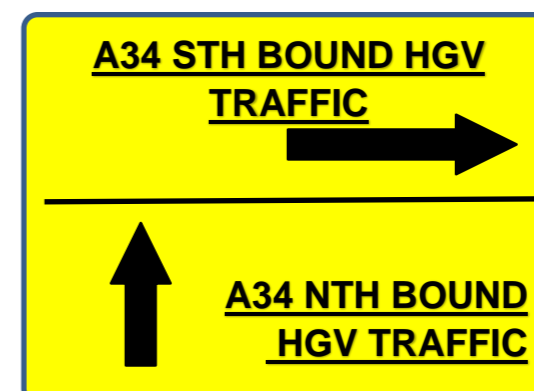

X3

Diversion
← X3

Diversion
→ X3

Diversion
↑ 0

Diversion ENDS x2

ADVANCE WARNING SIGN X3

Diverted traffic X6

Diverted traffic X4

Diverted traffic X20

X4

X3

Advance Warning Sign Details (T)

Road Closed Here
14 Aug for 2 Days
(09:00 – 17:00)
Please Follow
Diversion Route

Additional Sign 1

A338 EAST HANNEY
Carriageway Patching

Sheet 3

Sheet 4

X1

X1

X1

X1

X1

X1

X2