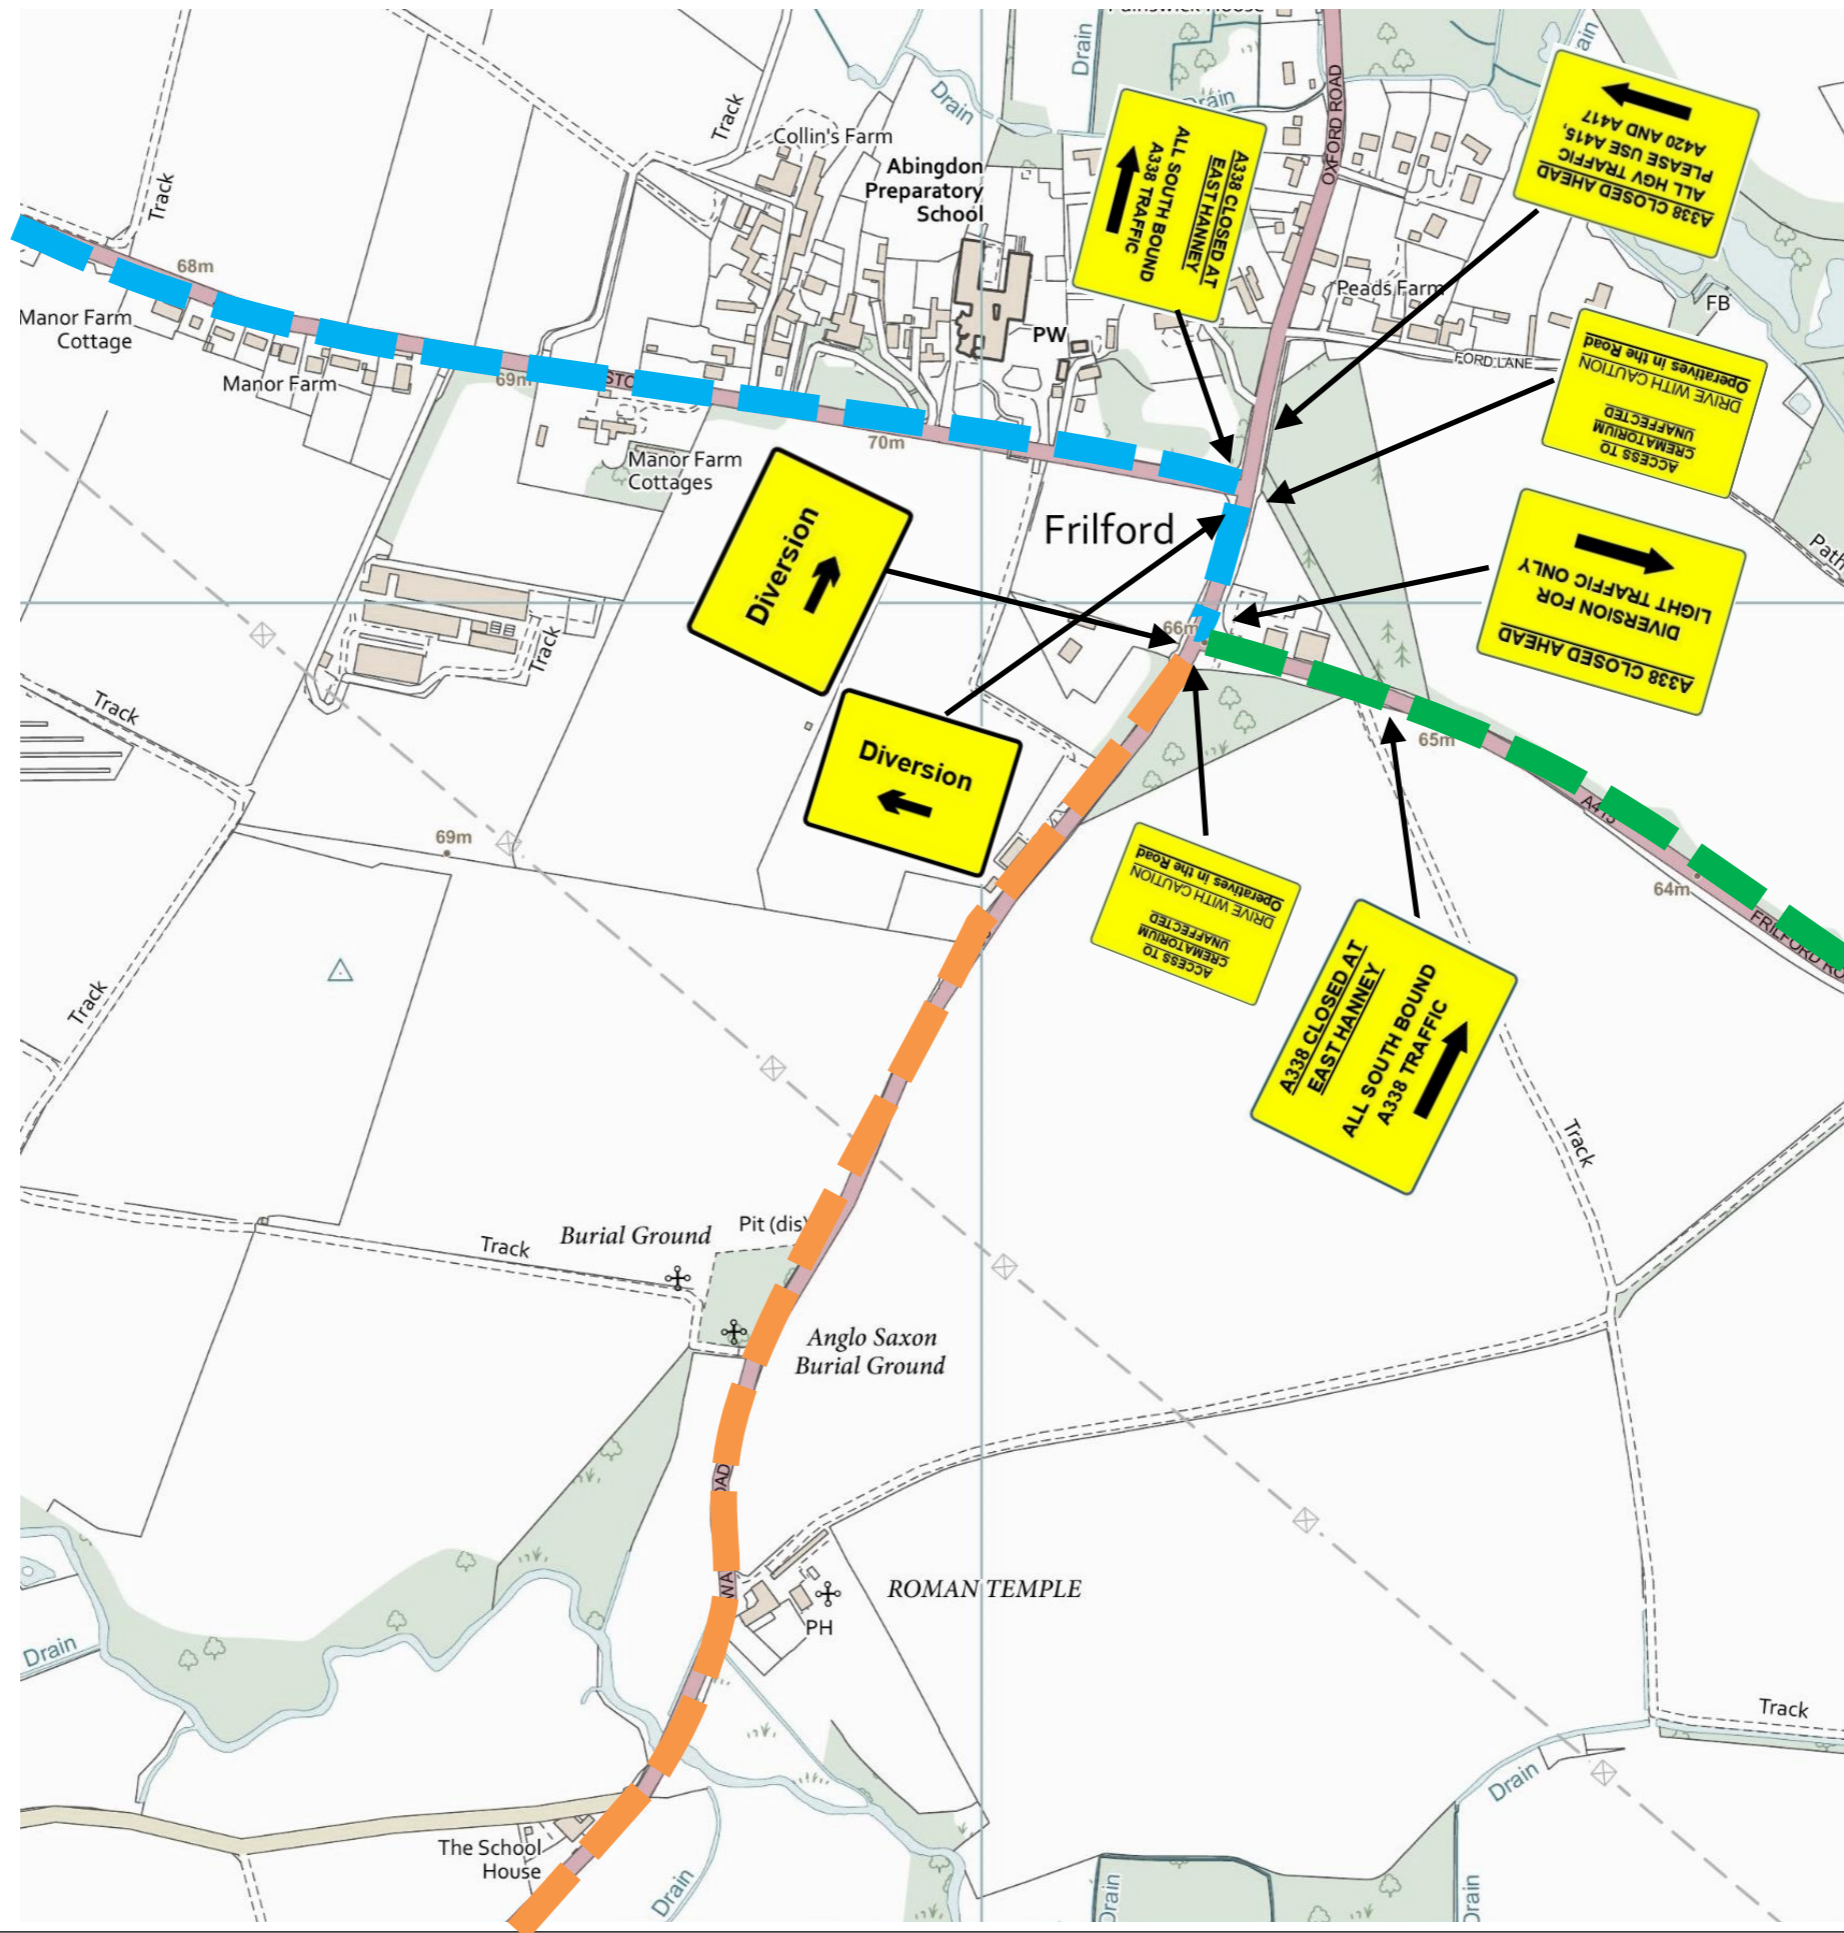

Sheet 1

ROAD CLOSED X3

ROAD AHEAD CLOSED X3

ROAD CLOSED
→
NO THROUGH TRAFFIC X3

ROAD CLOSED
←
NO THROUGH TRAFFIC 0

ACCESS TO FRONTAGES ONLY X3

OXFORDSHIRE COUNTY COUNCIL
Repairing your roads
Permit No.
Any enquiries
Tel: 0345 310 1111 X3

X3

Diversion
← X3

Diversion
→ X3

Diversion
↑ 0

Diversion ENDS x2

ADVANCE WARNING SIGN X3

Diverted traffic X6

Diverted traffic X4

Diverted traffic X20

X4

X3

Advance Warning Sign Details (T)

Road Closed Here
14 Aug for 2 Days
(09:00 – 17:00)
Please Follow
Diversion Route

Additional Sign 1

A338 EAST HANNEY
Carriageway Patching

Sheet 3

Sheet 4

X1

X1

X1

X1

X1

X1

X2