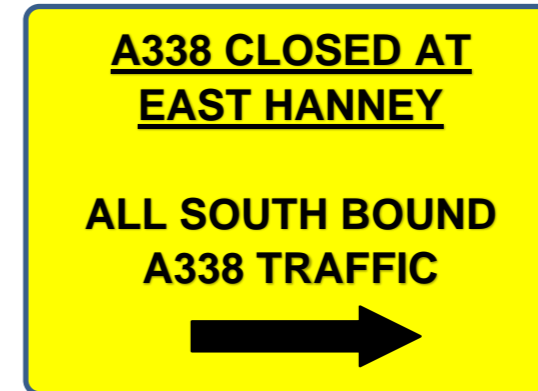

Sheet 4

X1

X1

X1

X1

X1

X1

X2

X1