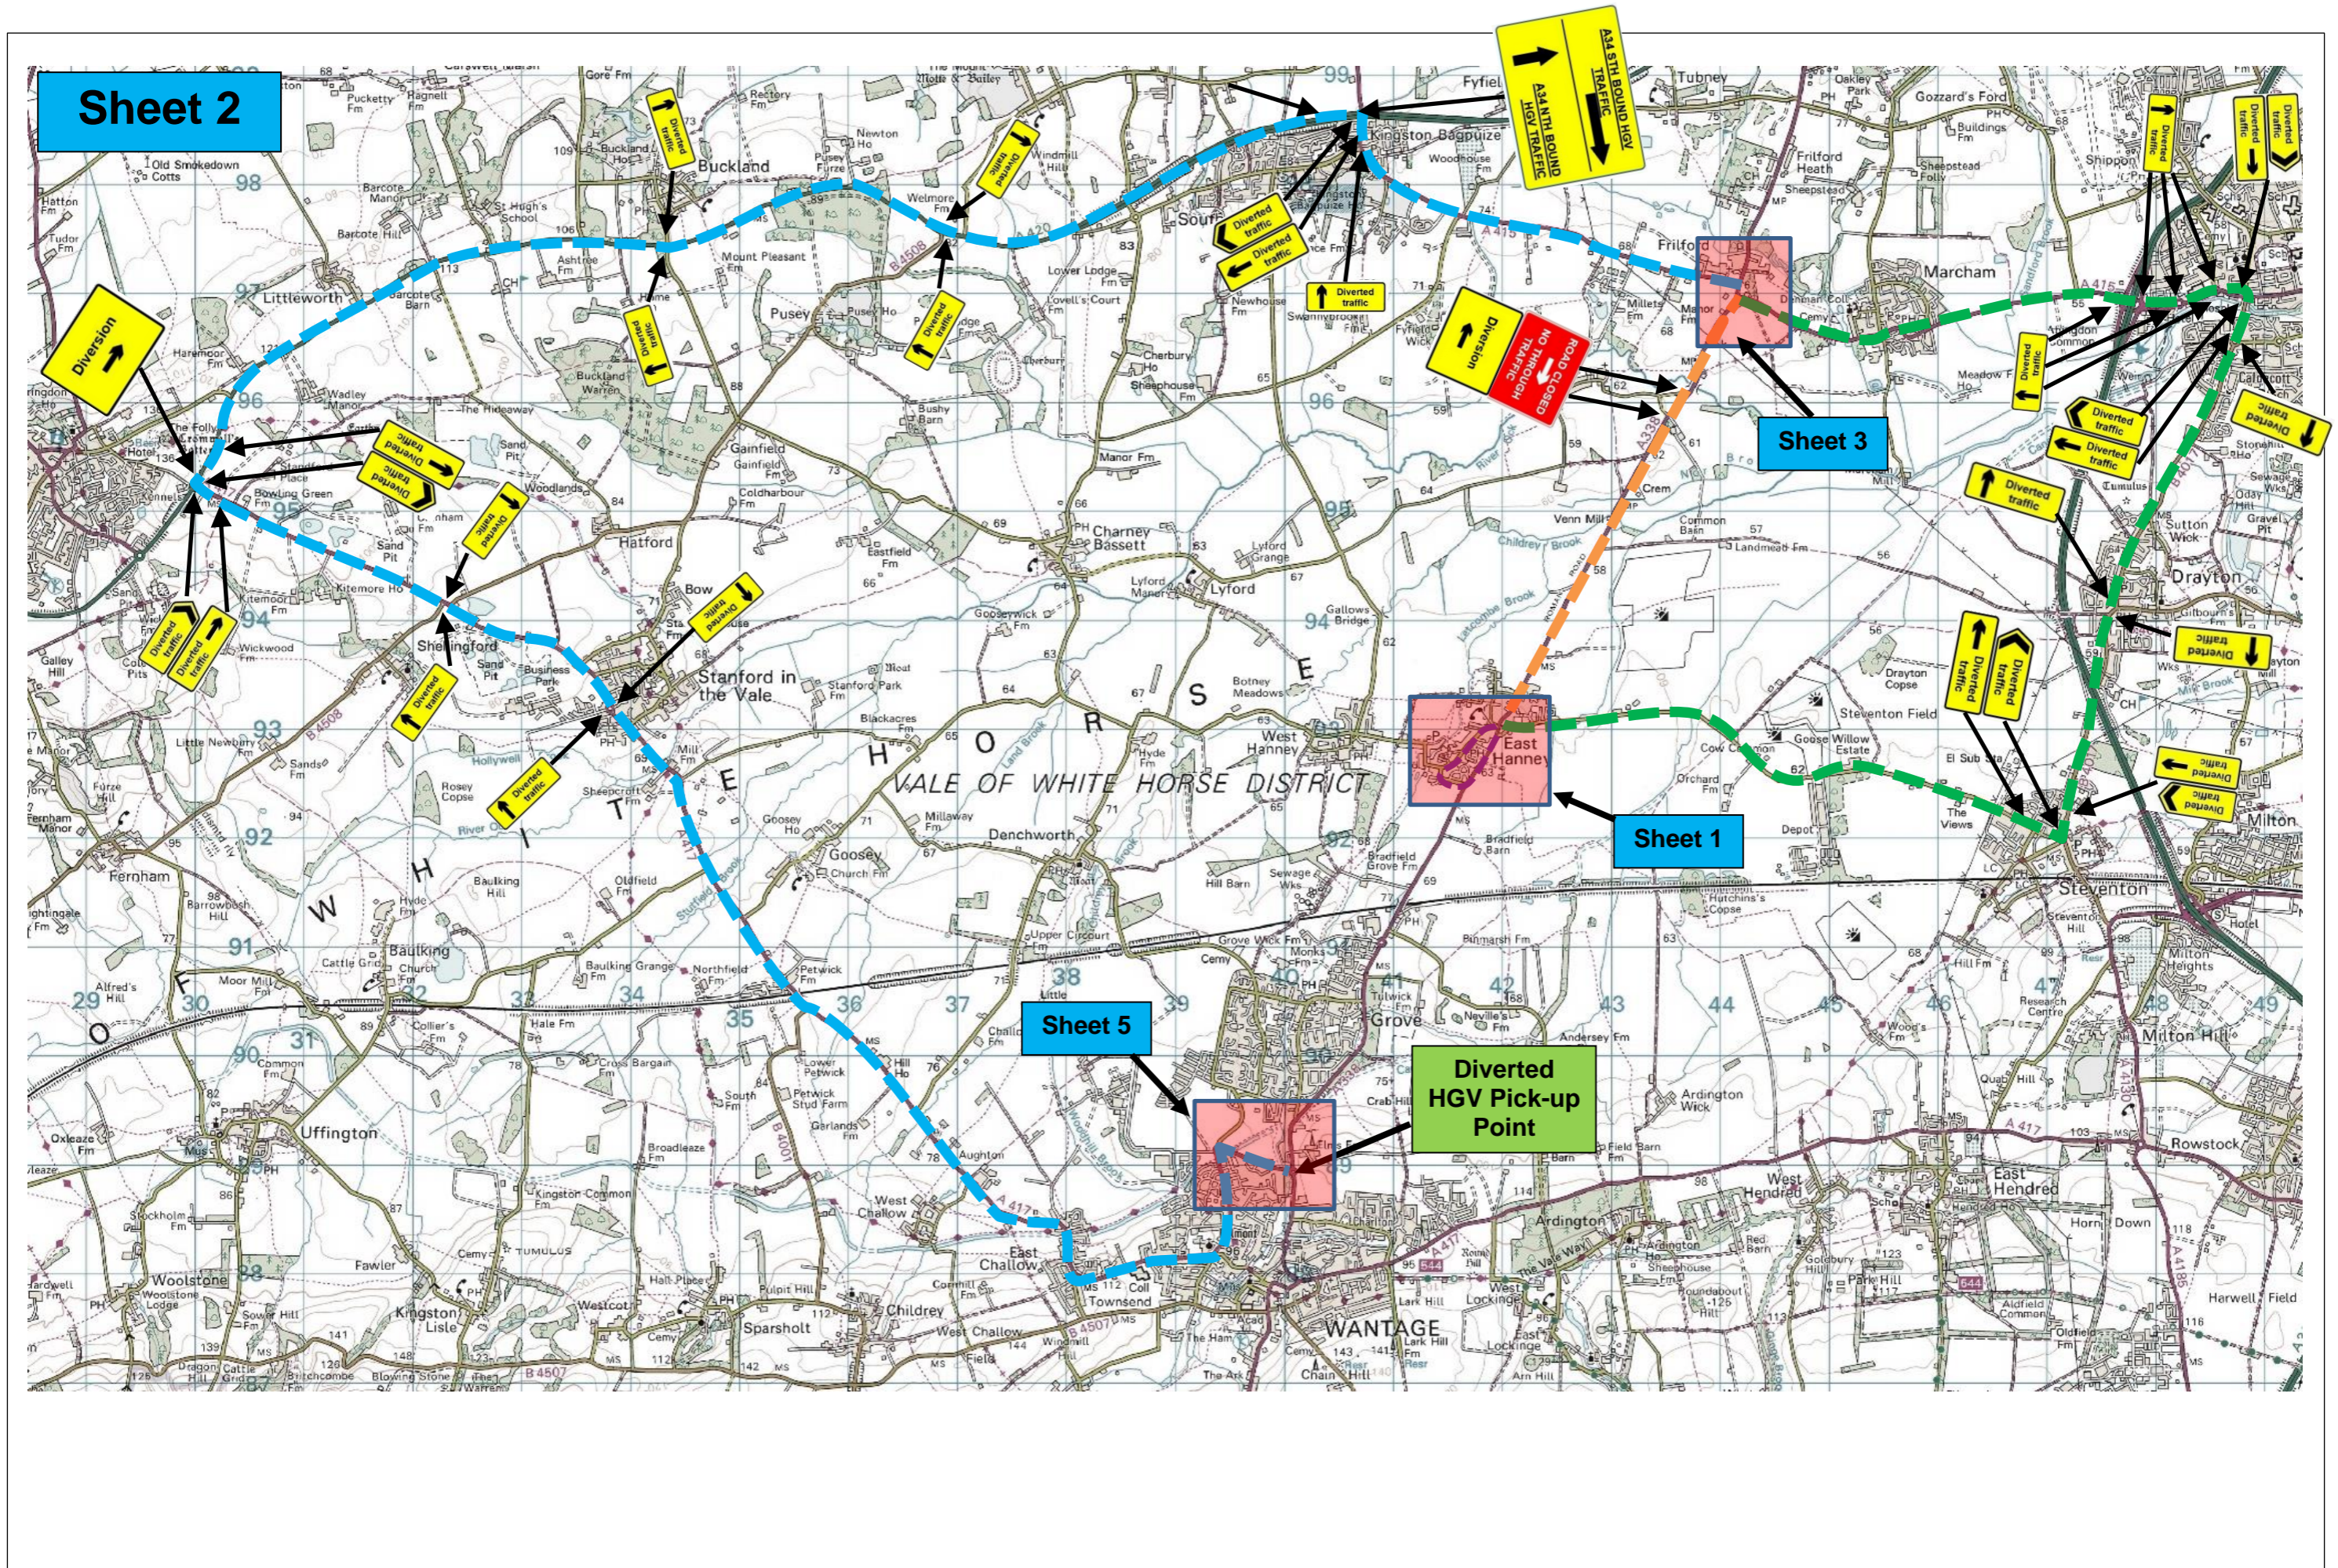

Sheet 1

ROAD CLOSED X3

ROAD AHEAD CLOSED X3

ROAD CLOSED
→
NO THROUGH TRAFFIC X3

ROAD CLOSED
←
NO THROUGH TRAFFIC 0

ACCESS TO FRONTAGES ONLY X3

OXFORDSHIRE COUNTY COUNCIL
Repairing your roads
Permit No.
Any enquiries
Tel: 0345 310 1111 X3

X3

Diversion
← X3

Diversion
→ X3

Diversion
↑ 0

Diversion ENDS x2

ADVANCE WARNING SIGN X3

Diverted traffic X6

Diverted traffic X4

Diverted traffic X20

X4

X3

Advance Warning Sign Details (T)

Road Closed Here
14 Aug for 2 Days
(09:00 – 17:00)
Please Follow
Diversion Route

Additional Sign 1

A338 EAST HANNEY
Carriageway Patching

Sheet 3

Sheet 4

X1

X1

X1

X1

X1

X1

X2