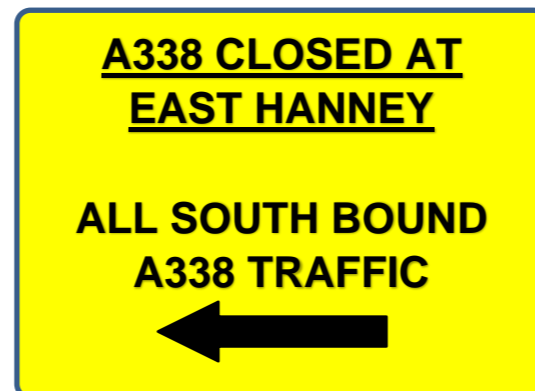

Sheet 4

X1

X1

X1

X1

X1

X1

X2

X1