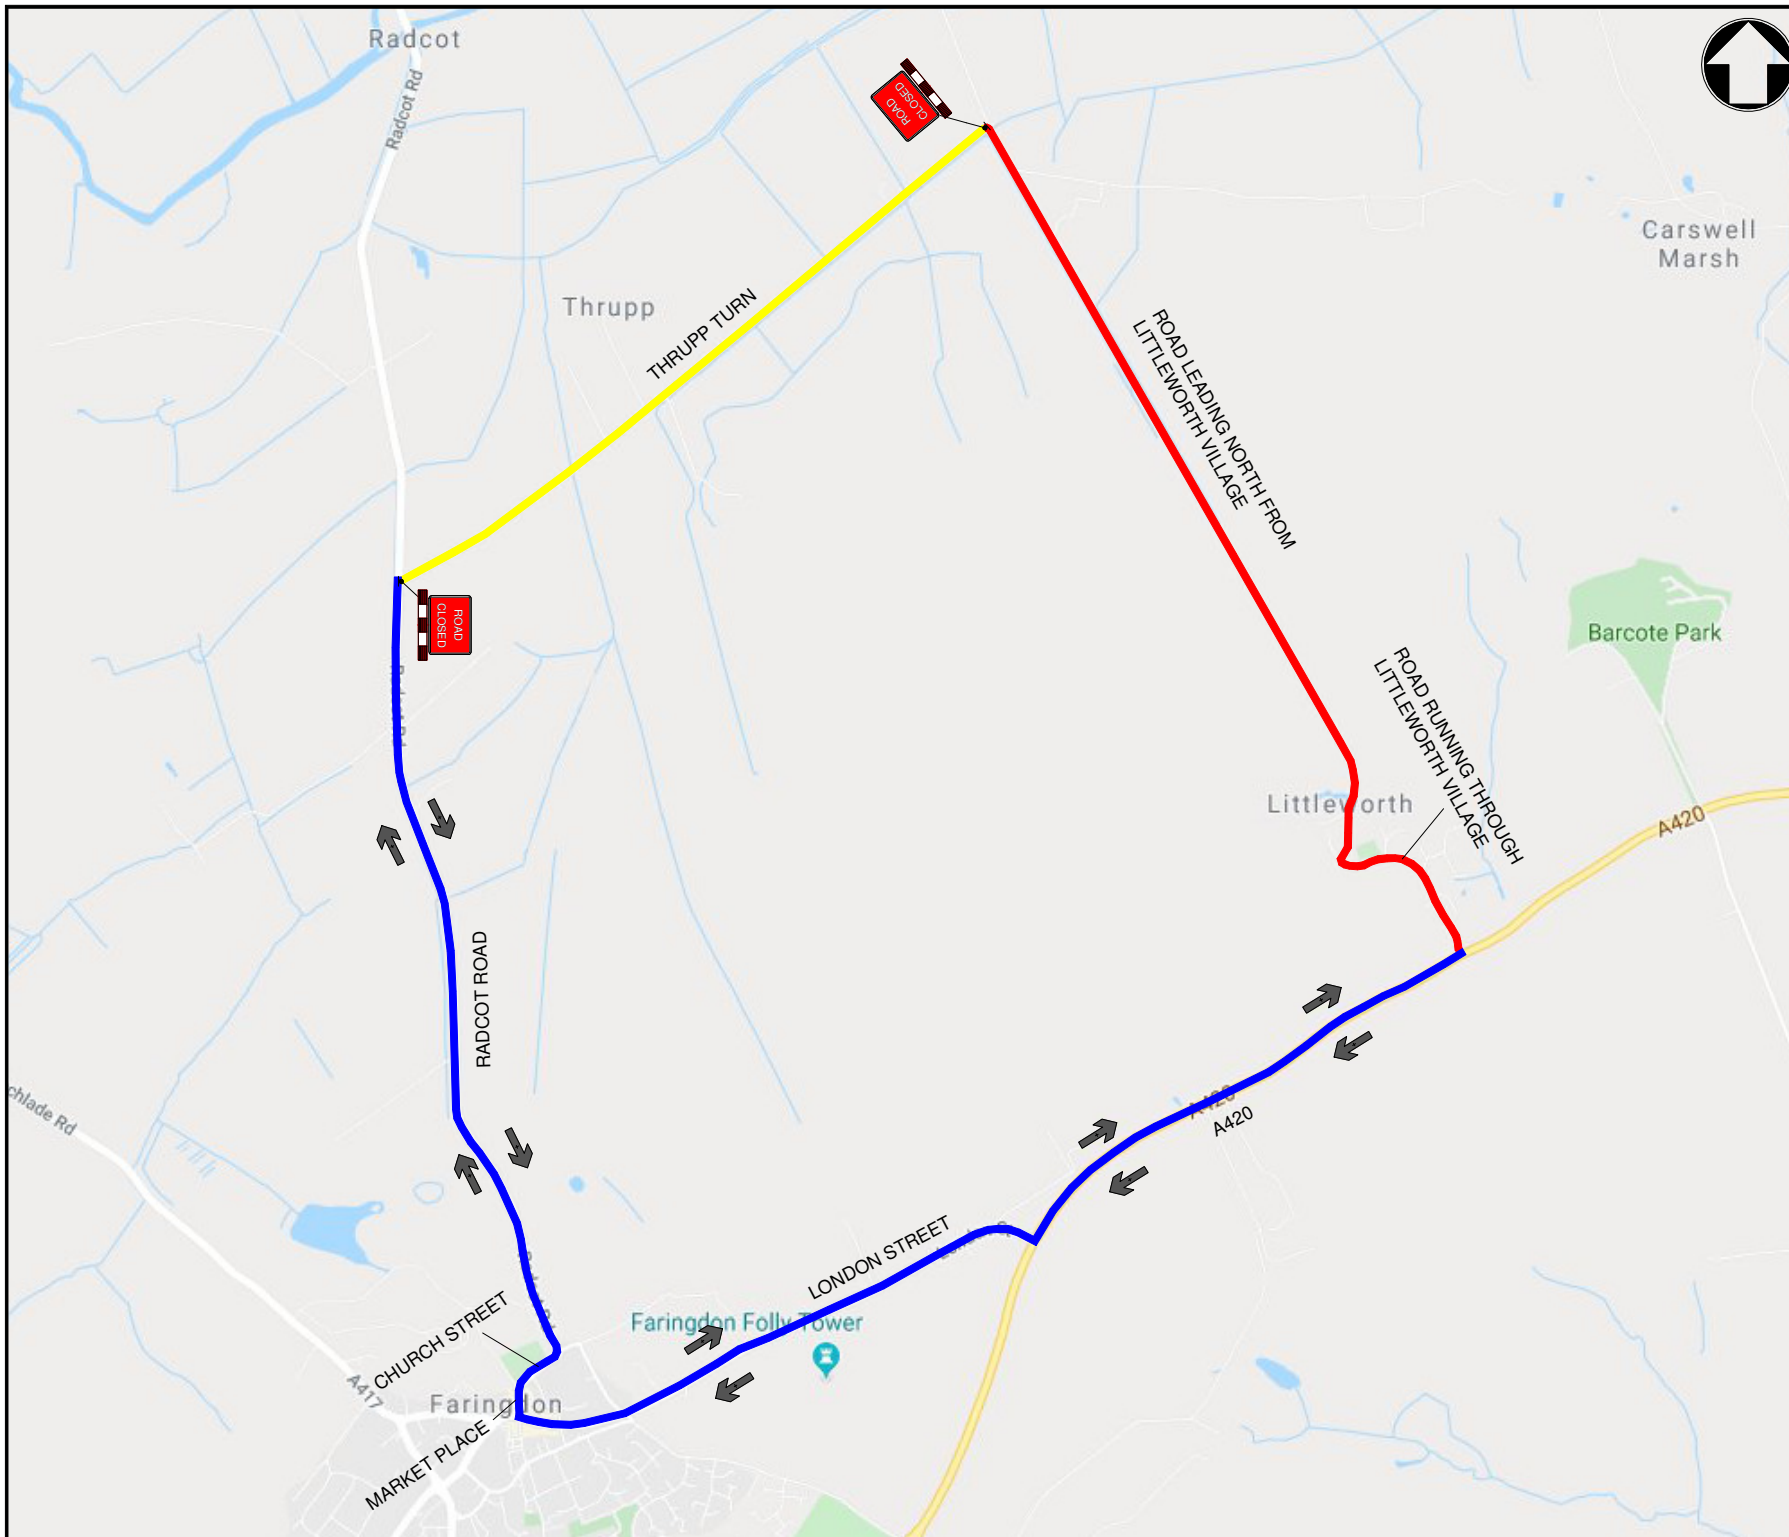

Diversion Route

KEY

- WORKING SPACE
- ACCESS ONLY
- DIVERSION ROUTE

ROUTE 1-

FROM RADCOT

- Take Radcot Road
- >
- Take Church Street
- >
- Take Market Place
- >
- Take London Street
- >
- Take A420

ROUTE 2-

FROM LITTLEWORTH

- Take A420
- >
- Take London Street
- >
- Take Market Place
- >
- Take Church Street
- >
- Take Radcot Road

JOB NUMBER - PLEASE QUOTE THIS AS A REFERENCE

50257