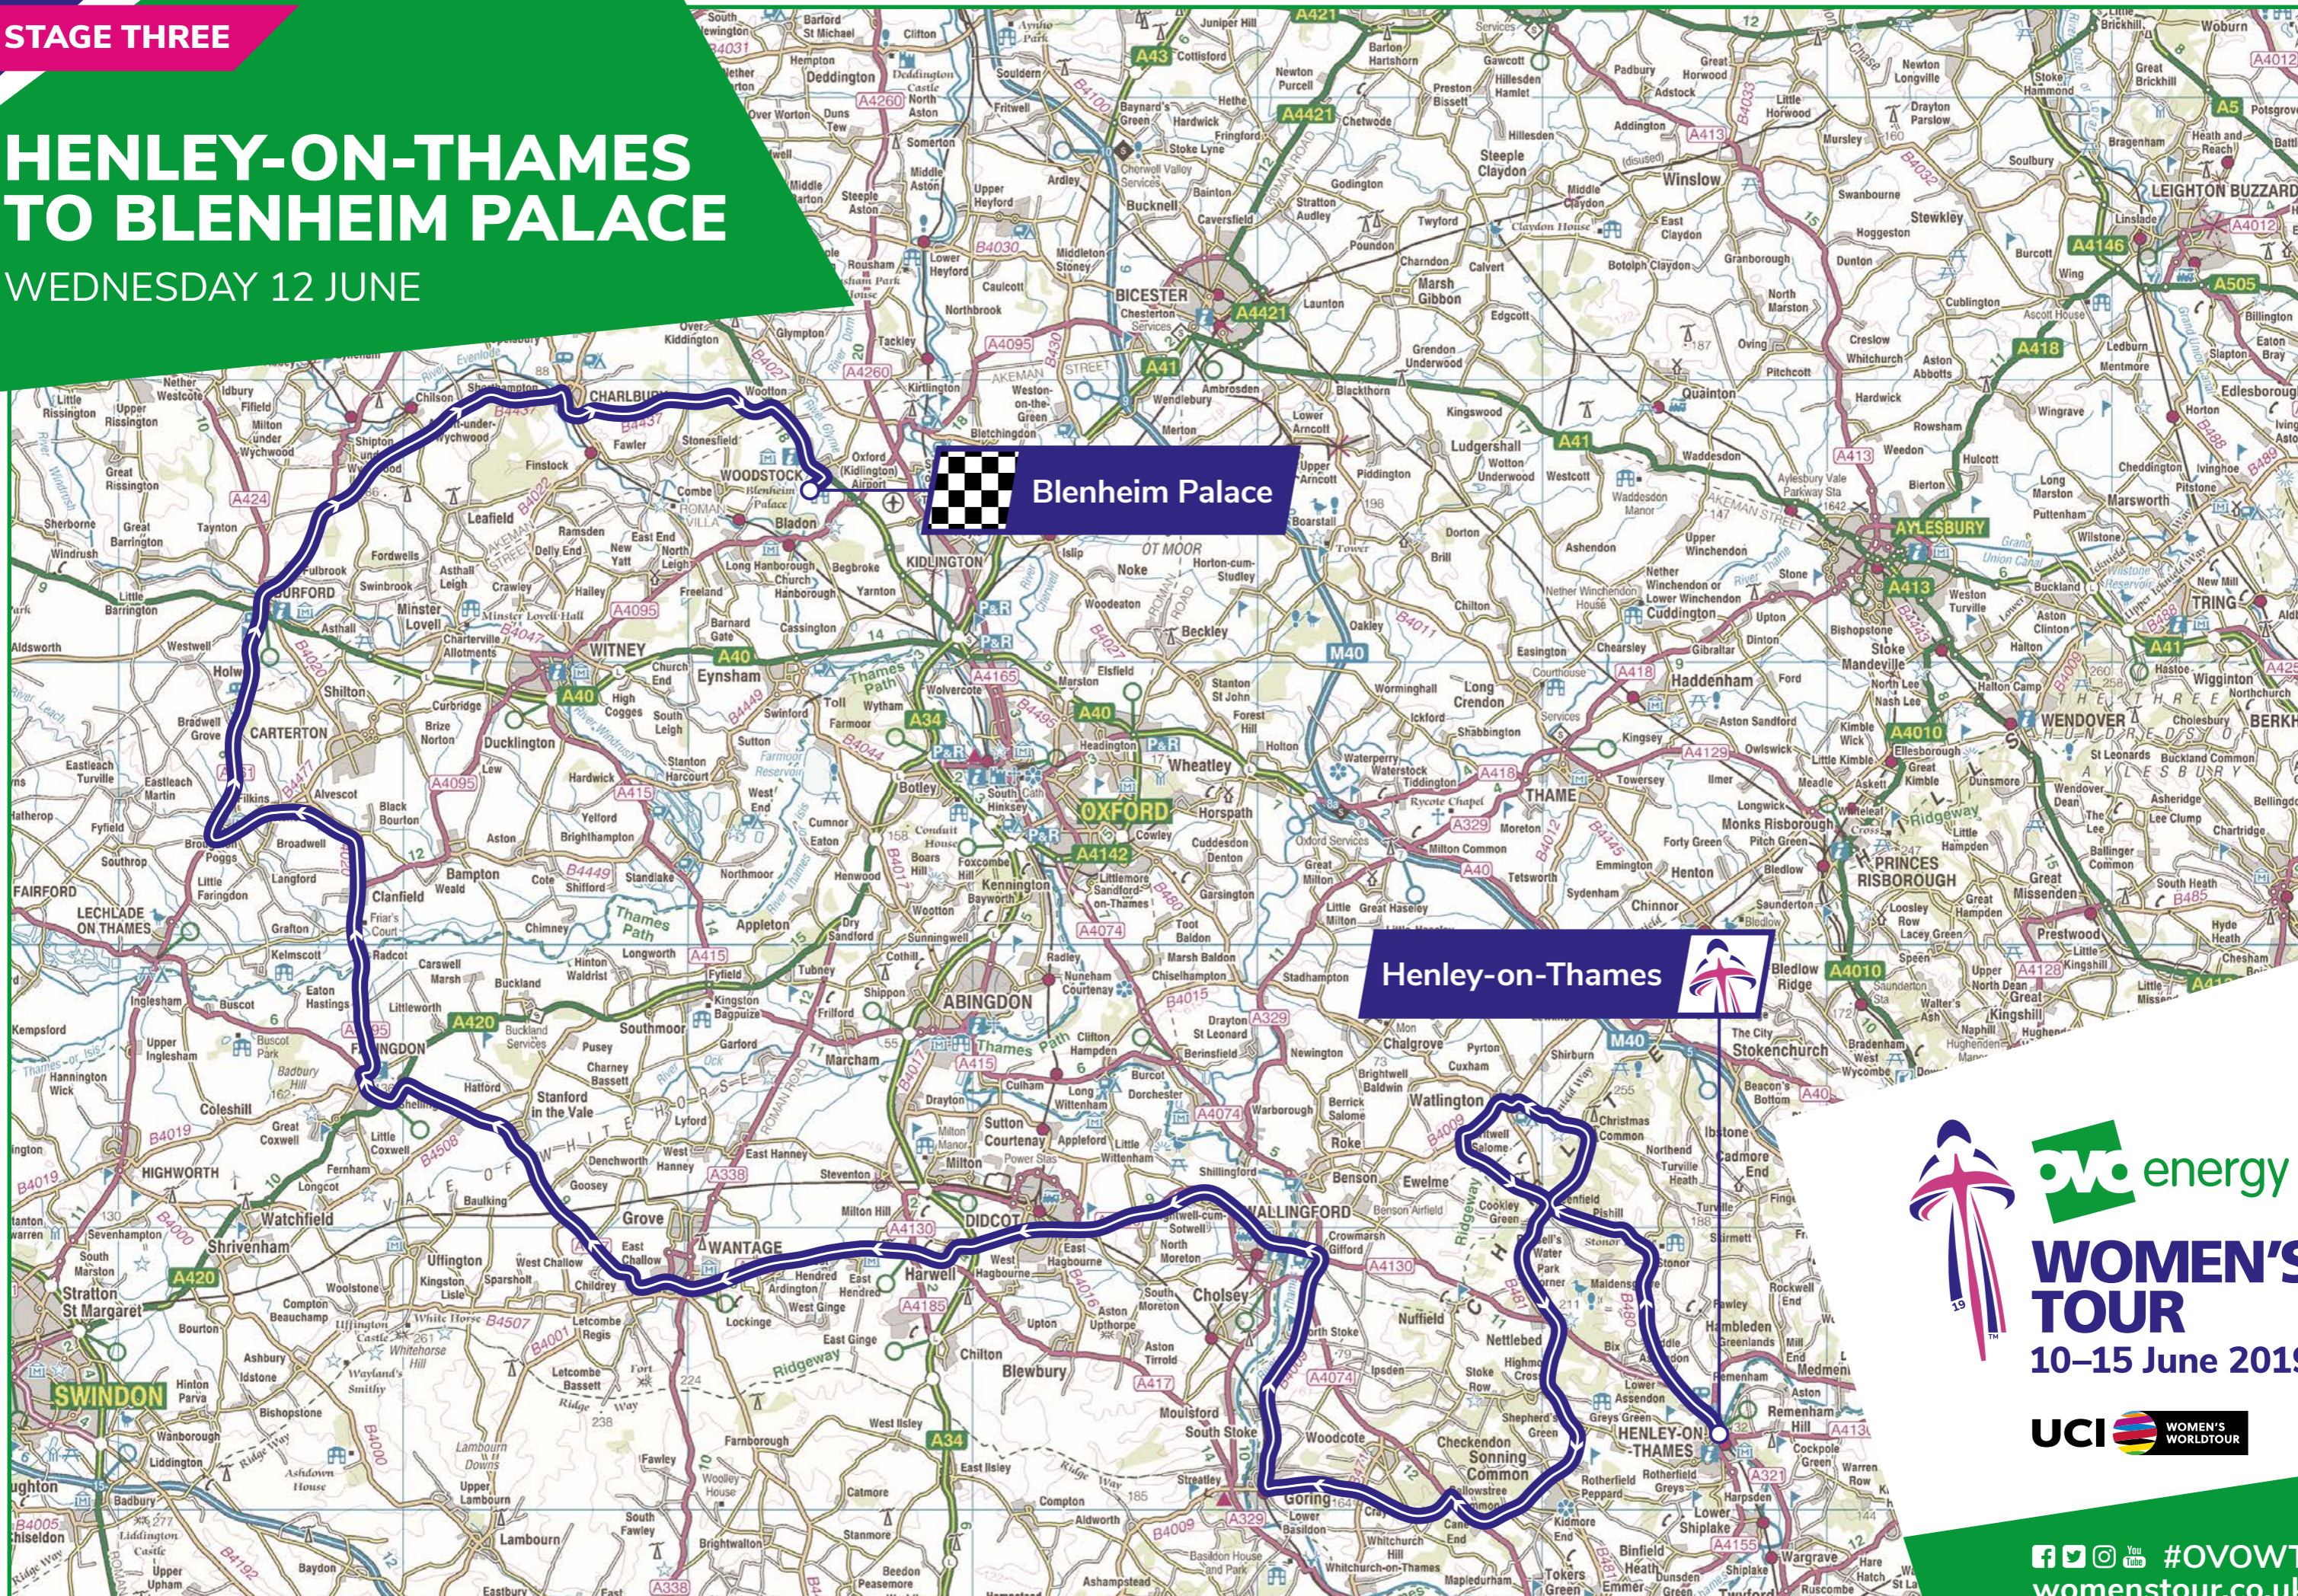

STAGE THREE

HENLEY-ON-THAMES TO BLENHEIM PALACE

WEDNESDAY 12 JUNE

 **Blenheim Palace**

Henley-on-Thames 

WOMEN'S TOUR
10-15 June 2019

 #OVOWT
womenstour.co.uk